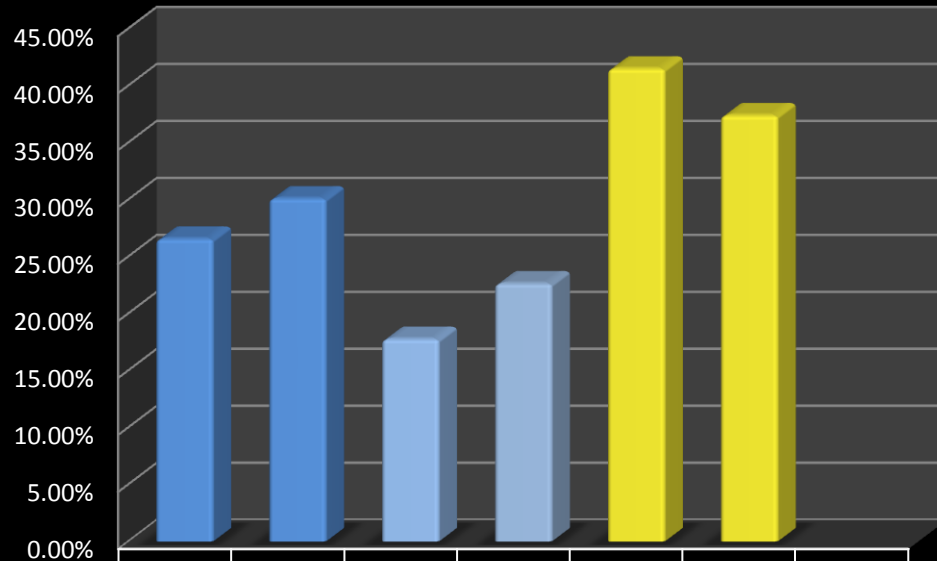

2006 Athlete Graduation

	2006FR Cohort Athletes	2006FR Cohort, total	Male Athletes	Males in Cohort	Female Athletes	Females in Cohort
■ Percent Graduated	26.57%	30.12%	17.78%	22.66%	41.51%	37.40%

2005 Athlete Graduated