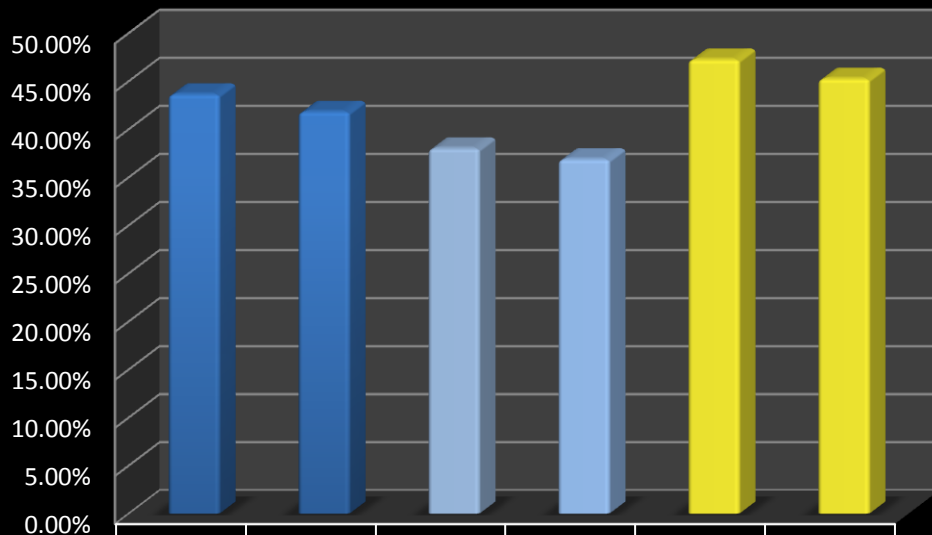

2006 Athlete Graduation

	2006FR Cohort Athletes	2006FR Cohort, total	Male Athletes	Males in Cohort	Female Athletes	Females in Cohort
■ Percent Graduated	26.57%	30.12%	17.78%	22.66%	41.51%	37.40%

2005 Athlete Graduated